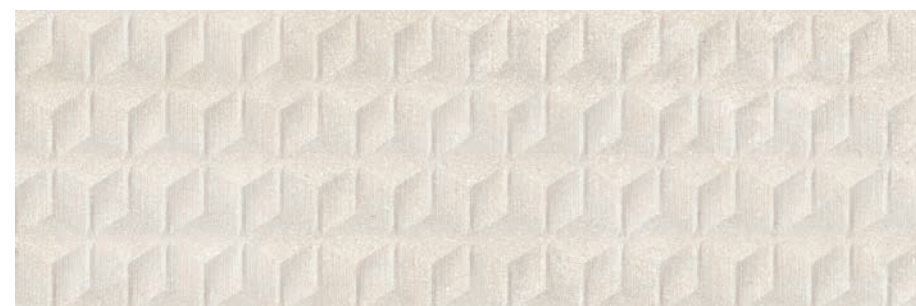

ALIZA CONCEPT CREAM
40X120

R120G
KW86C030 **9**