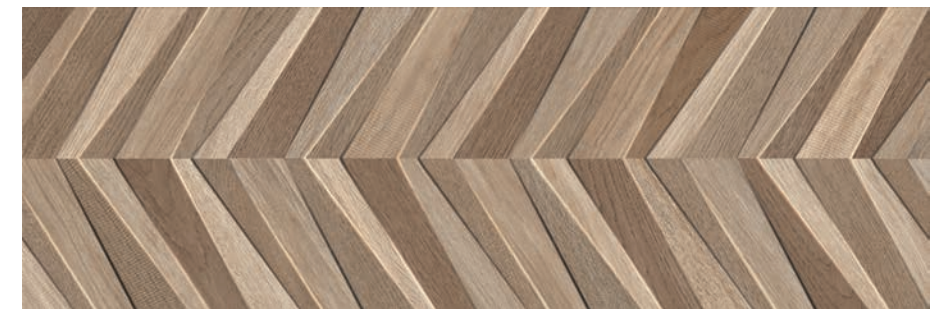

WALL TILES: LOIRE ART DARK 40X120, MARBLEOUS MATT 40X120

WHITE BODY WALL TILES  
REVESTIMIENTO PASTA BLANCA

40X120  
16"X47"

**LOIRE**

LOIRE ART LIGHT  
40X120

R120H  
KUM6C00L **3**

LOIRE ART DARK  
40X120