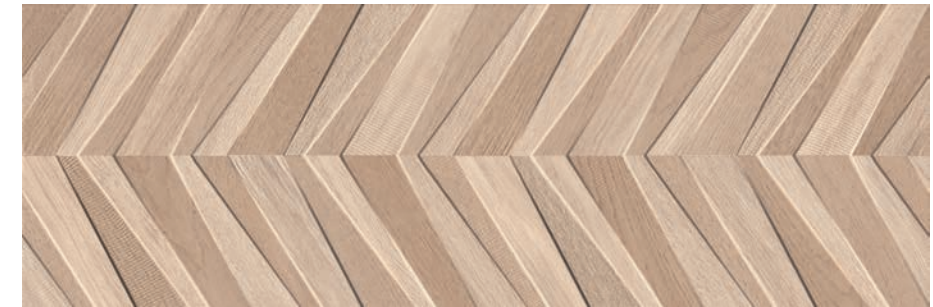

WALL TILES: LOIRE ART DARK 40X120, MARBLEOUS MATT 40X120

WHITE BODY WALL TILES  
REVESTIMIENTO PASTA BLANCA

40X120  
16"X47"

**LOIRE**

LOIRE ART LIGHT  
40X120

R120H  
KUM6C00L **3**

LOIRE ART DARK  
40X120