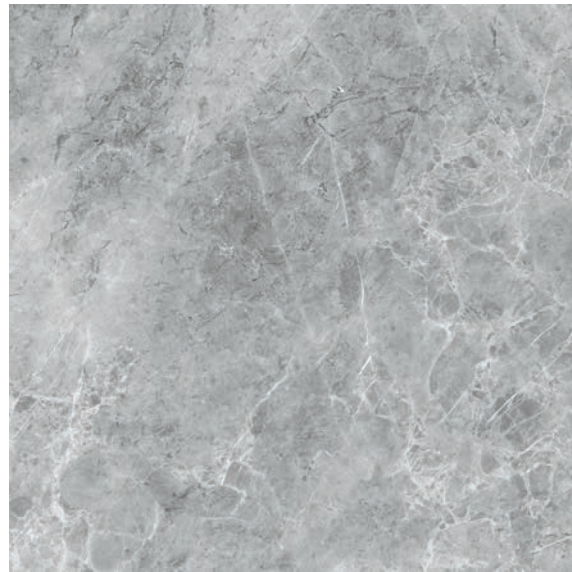

COLOURED BODY PORCELAIN FLOOR TILE
PAVIMENTO PORCELÁNICO COLOREADO

75X75 / 37X75 Rhapsody

30"X30" / 15"X30"

SOFT

RHAPSODY GRIS SOFT 75X75 P75F GW50R002 **14**