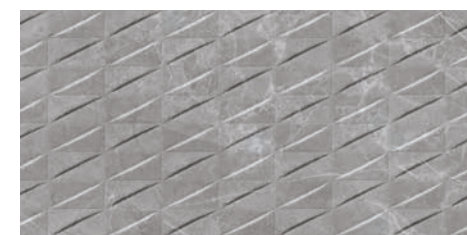

RHAPSODY CONCEPT MATT GRAFITO 30X60 R36G KW50503J **14**