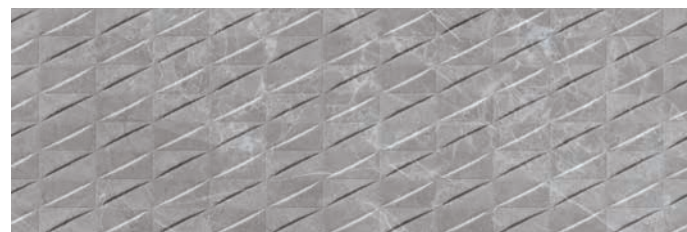

RHAPSODY CONCEPT MATT GRAFITO
30X90

R90G
KW5PG03J **14**