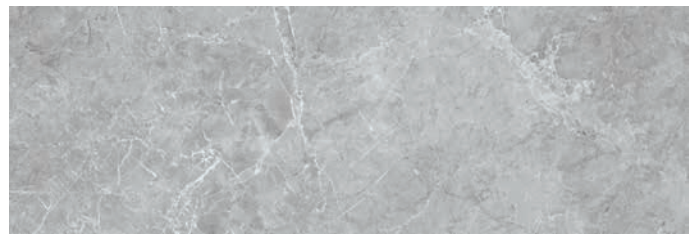

WHITE BODY WALL TILES
REVESTIMIENTO PASTA BLANCA

30X90
12"X35" **RHAPSODY**

RHAPSODY GLOSS GRIS
30X90

R90D
KW5PG002 **14**