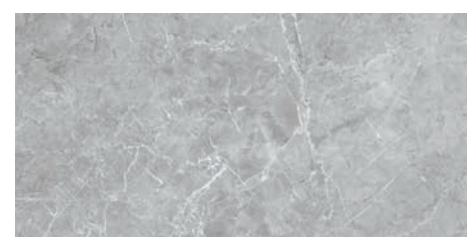

RHAPSODY GLOSS GRIS (PB) 30X60 R36D KW505002 **15**