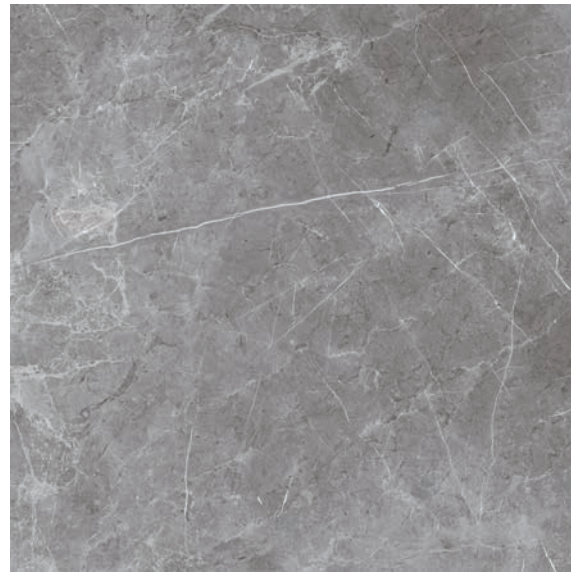

RHAPSODY GRAFITO SOFT 75X75 P75F GW50R00J **14**