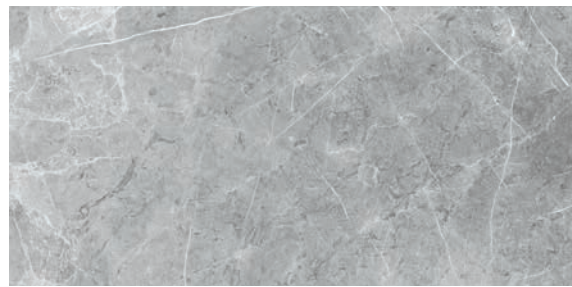

RHAPSODY GRIS SOFT 37X75 P37F GW5AC002 **28**