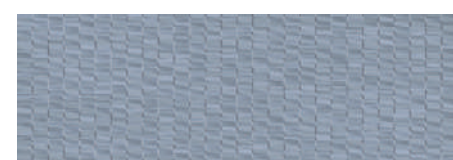

FUSHION AZUL 25X70 R27D R0001025 **12**

FUSHION CONCEPT AZUL 25X70 R27G R0001160