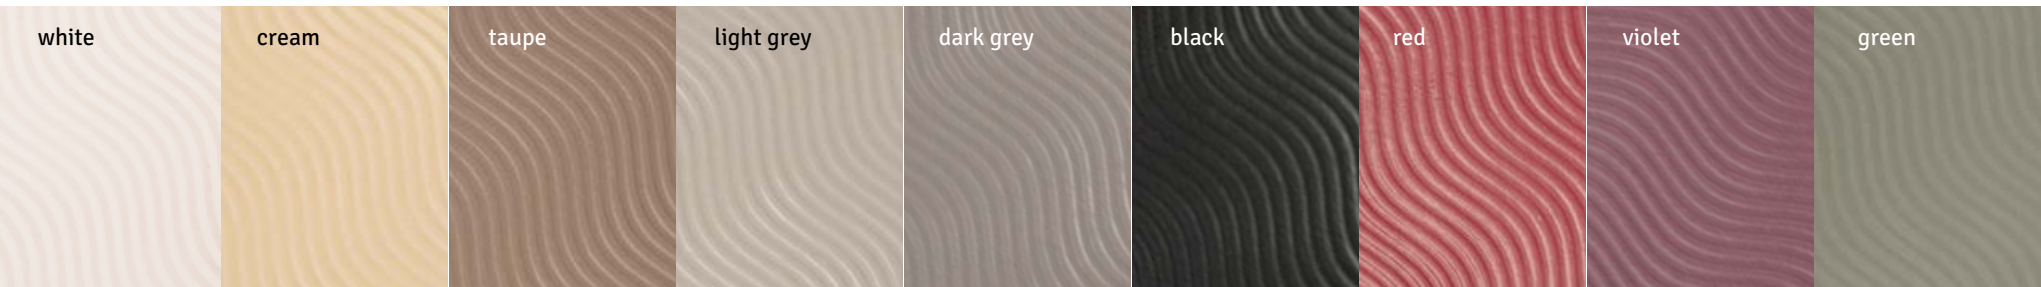

white cream taupe light grey dark grey black red violet green