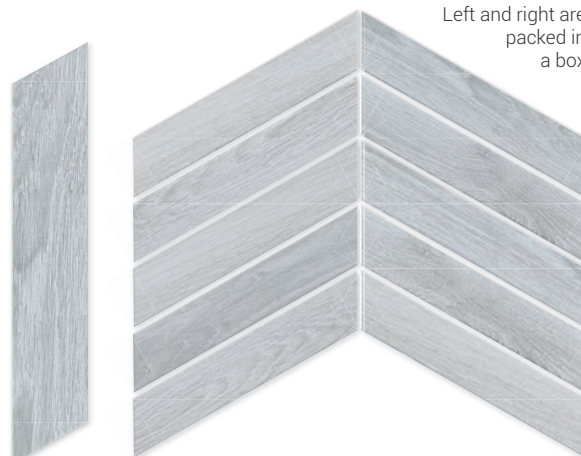

ARROW / LINE

Porcelain Tiles
 8x40 / 3x16"
 8x44,25 / 3x18"

Design Composition

Line Alpine - **B08**
 8X44,25

Line Alpine
 20 different graphics

Design Composition

Arrow Alpine - **B17**
 8x40

Arrow Alpine
 20 different graphics

Left and right are
 packed in
 a box

Design Composition

Line Vintage Grey - **B08**
 8X44,25

Line Vintage Grey
 20 different graphics

Design Composition

Arrow Vintage Grey - **B17**
 8x40

Arrow Vintage Grey
 20 different graphics

Left and right are
 packed in
 a box

Design Composition

Line Vintage Mix - **B08**
 8X44,25

Line Vintage Mix
 20 different graphics

Design Composition

Arrow Vintage Mix - **B17**
 8x40

Arrow Vintage Mix
 20 different graphics

Left and right are
 packed in
 a box

1. Line Alpine 8x44,25 / 3x18"

2. Arrow Dark 8x40 / 3x16"

3. Arrow Cedar 8x40 / 3x16"

4. Line Vintage Mix 8x44,25 / 3x18"

5. Arrow Gris 8x40 / 3x16"

6. Line Oak 8x44,25 / 3x18"