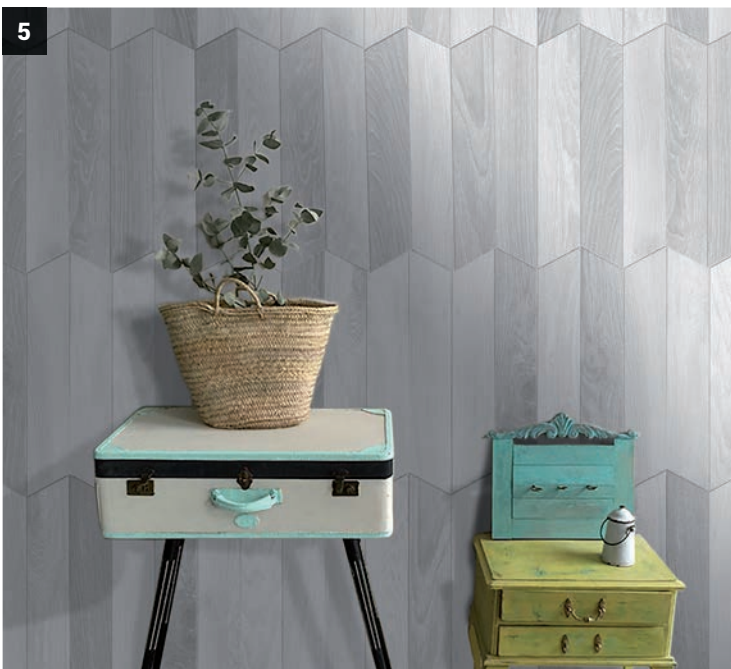

Left and right are
 packed in
 a box

Design Composition

Line Vintage Mix - **B08**
 8X44,25

Line Vintage Mix
 20 different graphics

Design Composition

Arrow Vintage Mix - **B17**
 8x40

Arrow Vintage Mix
 20 different graphics

Left and right are
 packed in
 a box

1. Line Alpine 8x44,25 / 3x18"

2. Arrow Dark 8x40 / 3x16"

3. Arrow Cedar 8x40 / 3x16"

4. Line Vintage Mix 8x44,25 / 3x18"

5. Arrow Gris 8x40 / 3x16"

6. Line Oak 8x44,25 / 3x18"