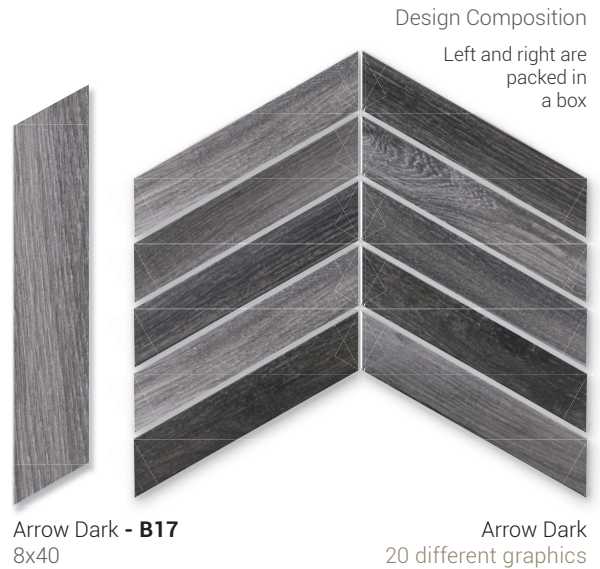

ARROW / LINE

Porcelain Tiles
 8x40 / 3x16"
 8x44,25 / 3x18"

Design Composition

Line Alpine - **B08**
 8X44,25

Line Alpine
 20 different graphics

Design Composition

Arrow Alpine - **B17**
 8x40

Arrow Alpine
 20 different graphics

Left and right are
 packed in
 a box

Design Composition

Line Vintage Grey - **B08**
 8X44,25

Line Vintage Grey
 20 different graphics

Design Composition

Arrow Vintage Grey - **B17**
 8x40

Arrow Vintage Grey
 20 different graphics

Left and right are
 packed in
 a box

Design Composition

Line Vintage Mix - **B08**
 8X44,25

Line Vintage Mix
 20 different graphics

Design Composition

Arrow Vintage Mix - **B17**
 8x40

Arrow Vintage Mix
 20 different graphics

Left and right are
 packed in
 a box

1. Line Alpine 8x44,25 / 3x18"

2. Arrow Dark 8x40 / 3x16"

3. Arrow Cedar 8x40 / 3x16"

4. Line Vintage Mix 8x44,25 / 3x18"

5. Arrow Gris 8x40 / 3x16"

6. Line Oak 8x44,25 / 3x18"