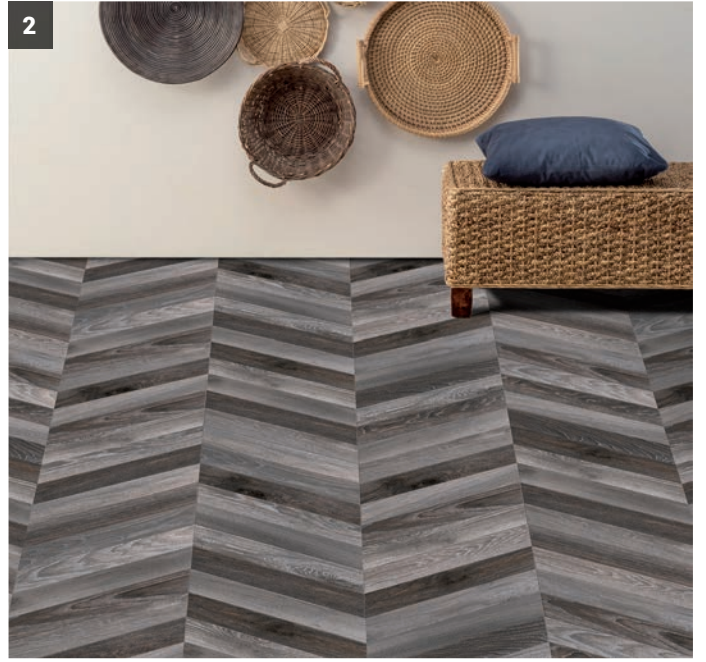

ARROW / LINE

Porcelain Tiles
 8x40 / 3x16"
 8x44,25 / 3x18"

Design Composition

Line Alpine - **B08**
 8X44,25

Line Alpine
 20 different graphics

Design Composition

Arrow Alpine - **B17**
 8x40

Arrow Alpine
 20 different graphics

Left and right are
 packed in
 a box

Design Composition

Line Vintage Mix - **B08**
 8X44,25

Line Vintage Mix
 20 different graphics

Design Composition

Arrow Vintage Mix - **B17**
 8x40

Arrow Vintage Mix
 20 different graphics

Left and right are
 packed in
 a box

1. Line Alpine 8x44,25 / 3x18"

2. Arrow Dark 8x40 / 3x16"

3. Arrow Cedar 8x40 / 3x16"

4. Line Vintage Mix 8x44,25 / 3x18"

5. Arrow Gris 8x40 / 3x16"

6. Line Oak 8x44,25 / 3x18"