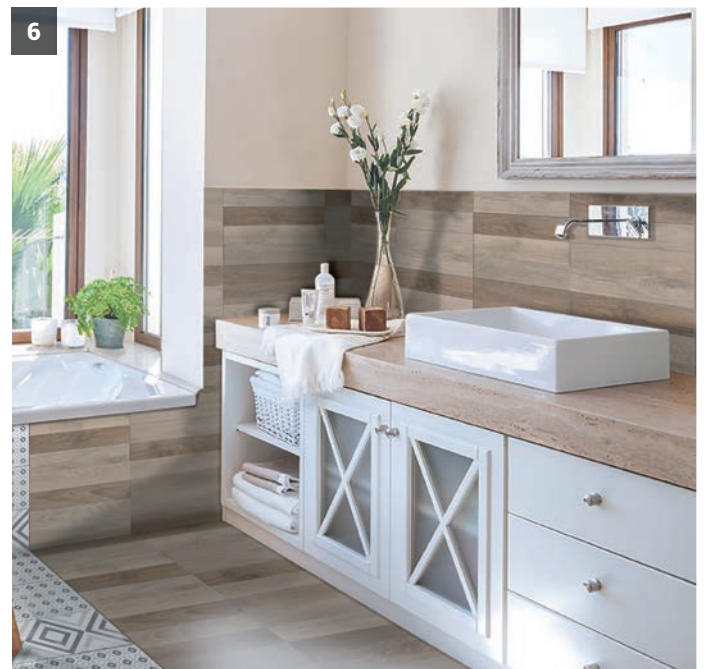

ARROW / LINE

Porcelain Tiles
 8x40 / 3x16"
 8x44,25 / 3x18"

Design Composition

Line Alpine - **B08**
 8X44,25

Line Alpine
 20 different graphics

Design Composition

Arrow Alpine - **B17**
 8x40

Arrow Alpine
 20 different graphics

Left and right are
 packed in
 a box

Design Composition

Line Vintage Mix - **B08**
 8X44,25

Line Vintage Mix
 20 different graphics

Design Composition

Arrow Vintage Mix - **B17**
 8x40

Arrow Vintage Mix
 20 different graphics

Left and right are
 packed in
 a box

1. Line Alpine 8x44,25 / 3x18"

2. Arrow Dark 8x40 / 3x16"

3. Arrow Cedar 8x40 / 3x16"

4. Line Vintage Mix 8x44,25 / 3x18"

5. Arrow Gris 8x40 / 3x16"

6. Line Oak 8x44,25 / 3x18"